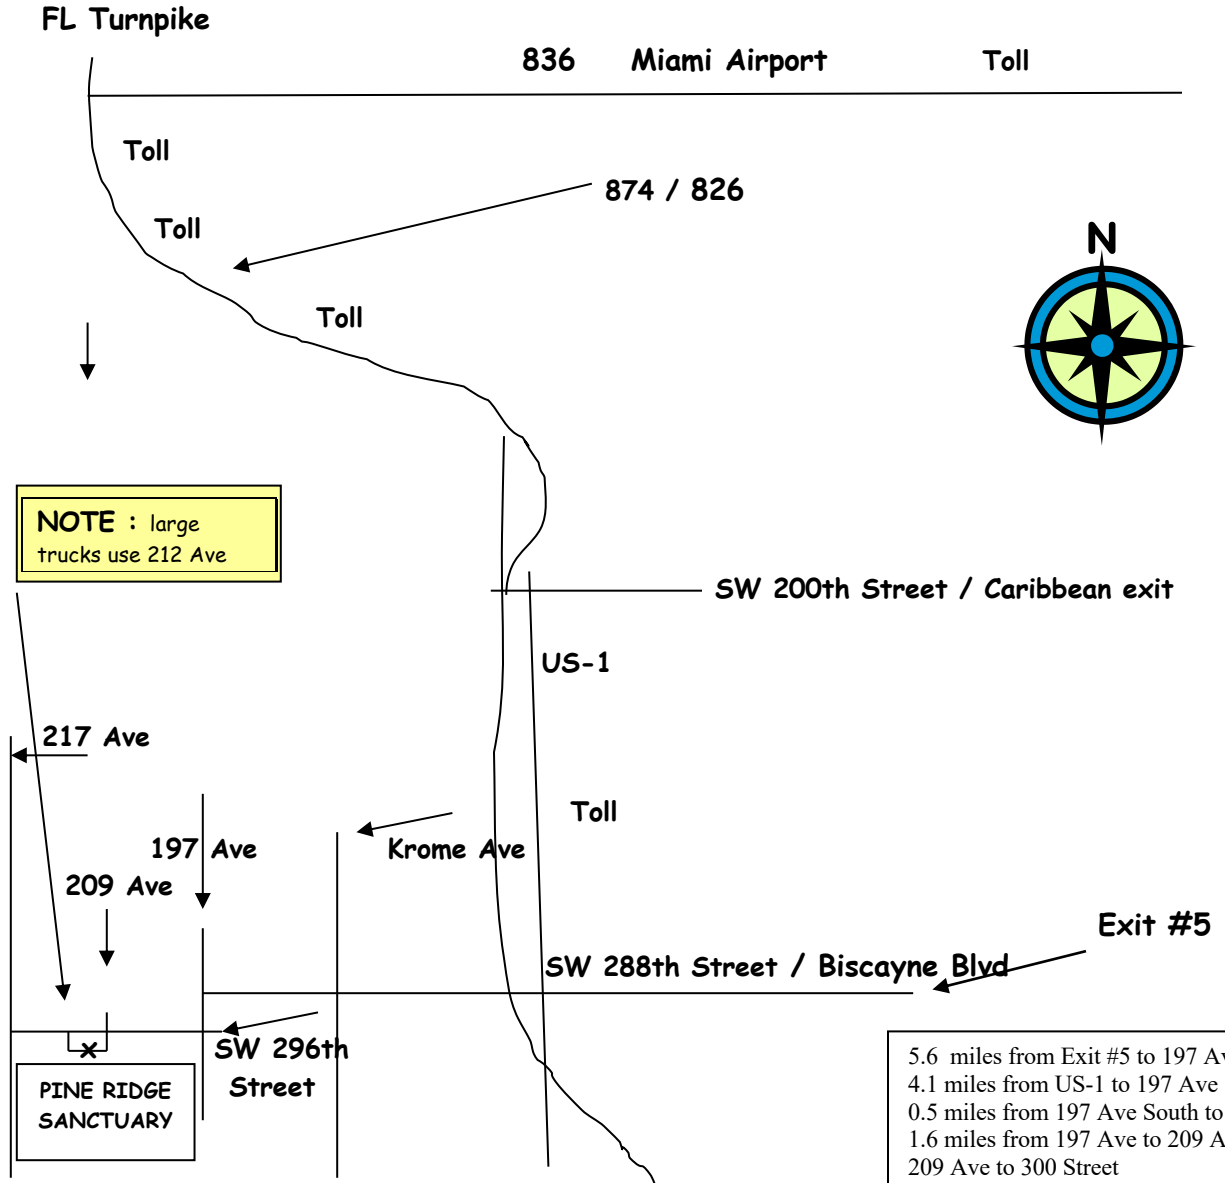

Pine Ridge Sanctuary

5.6 miles from Exit #5 to 197 Ave (or)
 4.1 miles from US-1 to 197 Ave
 0.5 miles from 197 Ave South to 296 Street
 1.6 miles from 197 Ave to 209 Ave along 296 St
 209 Ave to 300 Street

IF YOU ARE USING A GPS OR GOOGLE MAPS - USE THIS ADDRESS
 21100 SW 300th Street
 Miami, FL 33030

-Park on the mowed area on SW 300th Street to the north of the property and to the south of the neighbors (they have a Ficus tree hedge as a barrier).

-Please do not park right in front of the neighbor's gate which is a swing gate with an obvious dirt road into their property.